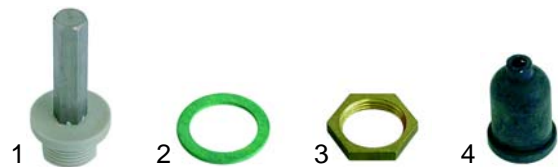

Item	Order	Description	Model	OEM
1	506408	thermostat pocket		38123237
2	521122	gasket		36220010
3	361184	nut 1/2"		23225003
4	506407	sleeve gasket		36301037