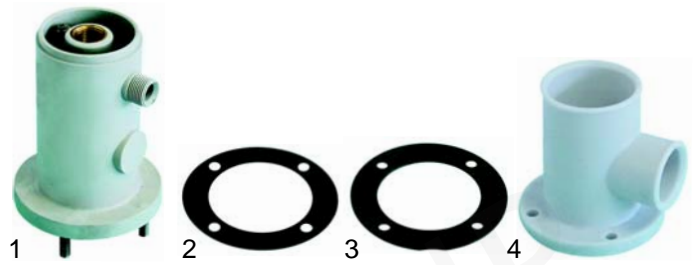

Item	Order	Description	Model	OEM
1	506349	wash arm support lower		15705118
2	506344	gasket (holder)		36201023
3	506345	gasket (support)	LS385, LS395	36201027
4	506350	support		38123202