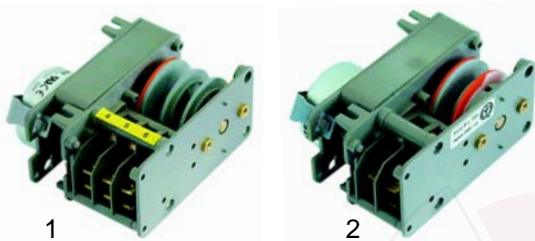

Item	Order	Description	Model	OEM
1	360314	regeneration	universal	34050032
2	360315	drain pump		34050033

Pressure switches

Item	Order	Description	Model	OEM
1	541326	switching range, prealigned	universal	34200061
2	541327	switching range, prealigned	LS805	34200064
2	541328	switching range, prealigned	LS1080	34200063