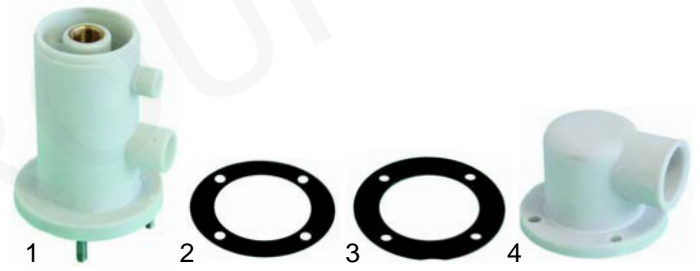

Item	Order	Description	Model	OEM
1	506347	wash arm support lower		38123212
2	506344	gasket (holder)		36201023
3	506345	gasket (support)	LT185, LT285	36201027
4	506348	support		38123201