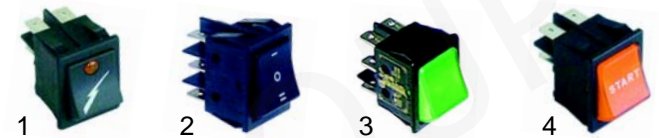

Electrical components

Switches and lamps

Item	Order	Description	Model	OEM
1	301189	main switch	LT105, LT205, LT155, LT255	34030037
2	301188	main switch (softener)		34030058
3	301017	changeover switch	LT105, LT205	34030045
4	346157	push button		34030052