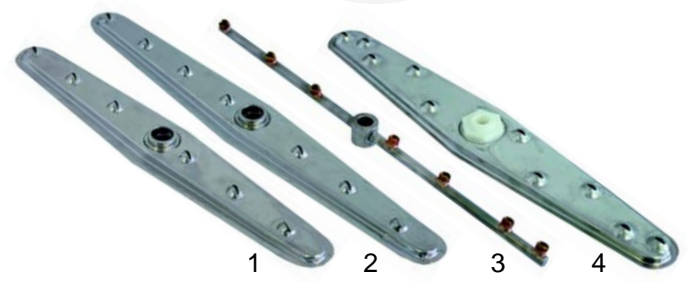

Item	Order	Description	Model	OEM
1	506302	wash and rinse arm compl.	LT 185, LT195	15704064
2	506303	wash and rinse arm compl.	LT285, LT295	15704065

Item	Order	Description	Model	OEM
1	506304	wash and rinse arm compl.	LS385, LS395	15704066
2	506305	rinse arm compl.	LT105, LT155, LT185, LT195	15704054
3	506306	rinse arm compl.	LT205, LT255, LT285, LT295	15704055