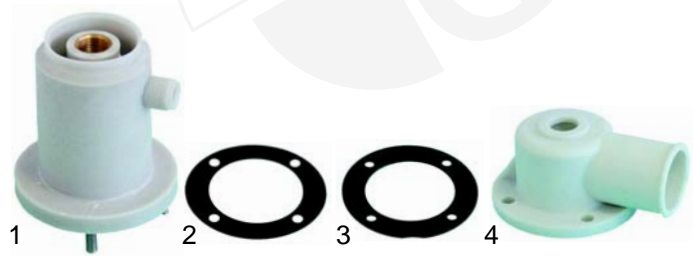

Item	Order	Description	Model	OEM
1	506343	wash arm support lower		38123157
2	506344	gasket (holder)		36201023
3	506345	gasket (support)	LT155, LT255	36201027
4	506346	support		38123153