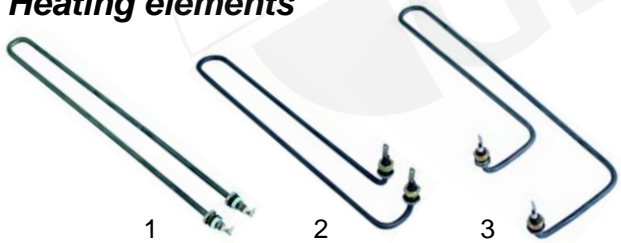

Heating elements

Item	Order	Description	Model	OEM
1	416399	2000W/230V		33122024
2	416420	1800W/230V	LT105, LT205	33122023
3	416401	2000W/230V		33122021