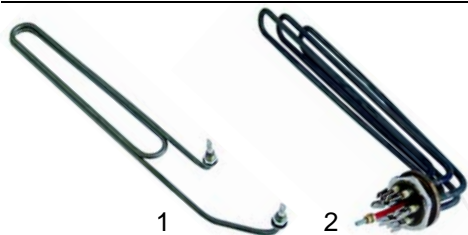

Item	Order	Description	Model	OEM
1	416400	3000W/230V	LS705, LS805,	33122030
2	416402	4000W/3 phases 230V	LS1080	33122039