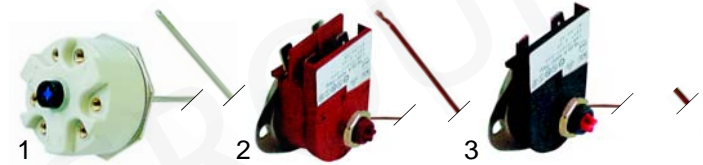

Item	Order	Description	Model	OEM
1	390475	safety thermostat Stibel	LS805, LS1080	34200090
2	390476	safety thermostat Ranco, 2-pole	LT105, LT205	34200093
3	390305	safety thermostat 165 °C		34200092