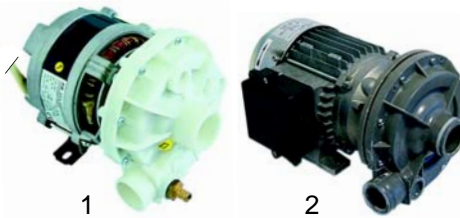

Item	Order	Description	Model	OEM
1	500553	0,75 HP/230V		34013303
2	500017	1,0 HP/230V		34013304 34013305