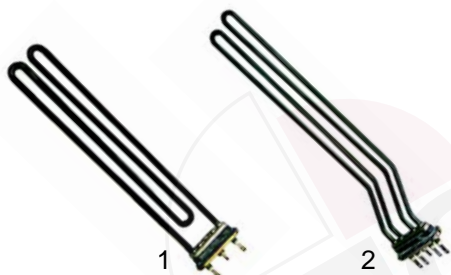

Item	Order	Description	Model	OEM
1	415397	2,5 kW, 230V	330, 350, 400, EC500/ES600	233978
2	415396	2,5 kW, 230V	335, 336	172847

Pumps

no picture!

1

2

Item	Order	Description	Model	OEM
1	500003	0,4 HP, 230V	325, 328	359270
2	500560	230V	330 (from 1996), 335, 336 (from 1996), 350 (from 1996), 400 (from 1996), EC500, ES600	645486