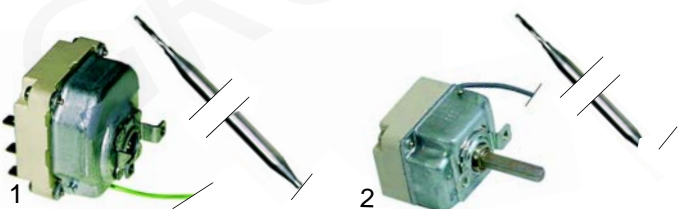

Item	Order	Description	Model	OEM
1	375018	55°/90°/C, 2 pole fixed (boiler)	330, 350, 400, 500, 600, 700	277096
2	375135	30 - 93 °C, 1-pole (boiler)	330, 335, 336, 350, 400, 600, 700, EC500, ES600	337609