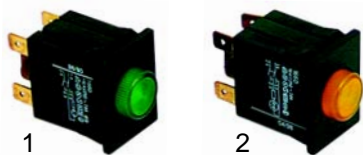

Member of the  **GEV GROUP**

Electrical components

Item	Order	Description	Model	OEM
1	301040	switch, 2-pole, green, 230 V	325, 328	266108
2	301041	switch, 2-pole, yellow, 230 V	325	308072

Item	Order	Description	Model	OEM
1	301044	push button, 2-pole, green, 230 V	325	308064
2	301043	push button, 2-pole, yellow, 230 V	325, 388	308161

Timers

Item	Order	Description	Model	OEM
1	360040	360"	320, 321	256617
2	360003	150", 3 cams	325	359297
3	360005	20" (regeneration)		359300

Pressure switches

Item	Order	Description	Model	OEM
1	541003	55/35	325, 328	349399
2	541014	55/35	330	234125