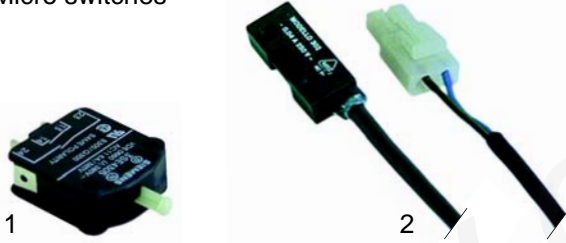

Item	Order	Description	Model	OEM
1	390307	30 - 90 °C (boiler)	328	376035
2	390309	115 °C (safety thermostat)		376043

Item	Order	Description	Model	OEM
1	375018	55°/90°/C, 2 pole fixed (boiler)	330, 350, 400, 500, 600, 700	277096
2	375135	30 - 93 °C, 1-pole (boiler)	330, 335, 336, 350, 400, 600, 700, EC500, ES600	337609

Item	Order	Description	Model	OEM
1	375175	safety thermostat, 115 °C	400, EC500, ES600	294020
2	375174	30 - 93 °C, 3-pole (boiler)	700ESL	006955

Micro switches

Item	Order	Description	Model	OEM
1	345247	micro switch	325	218002
2	345118	magnetic switch	328	376094