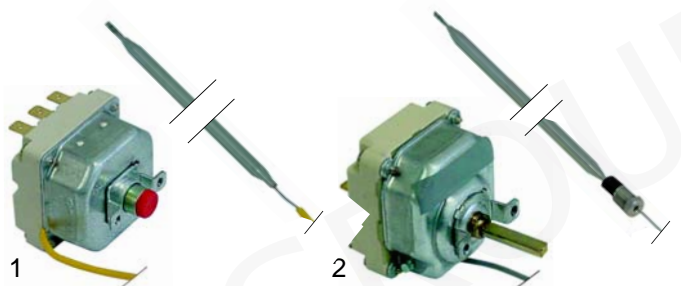

Member of the  **GEV GROUP**

Electrical components

Item	Order	Description	Model	OEM
1	301040	switch, 2-pole, green, 230 V	325, 328	266108
2	301041	switch, 2-pole, yellow, 230 V	325	308072

Item	Order	Description	Model	OEM
1	301044	push button, 2-pole, green, 230 V	325	308064
2	301043	push button, 2-pole, yellow, 230 V	325, 388	308161

Timers

Item	Order	Description	Model	OEM
1	360040	360"	320, 321	256617
2	360003	150", 3 cams	325	359297
3	360005	20" (regeneration)		359300

Pressure switches

Item	Order	Description	Model	OEM
1	541003	55/35	325, 328	349399
2	541014	55/35	330	234125

Item	Order	Description	Model	OEM
1	390307	30 - 90 °C (boiler)	328	376035
2	390309	115 °C (safety thermostat)		376043

Item	Order	Description	Model	OEM
1	375018	55°/90°/C, 2 pole fixed (boiler)	330, 350, 400, 500, 600, 700	277096
2	375135	30 - 93 °C, 1-pole (boiler)	330, 335, 336, 350, 400, 600, 700, EC500, ES600	337609