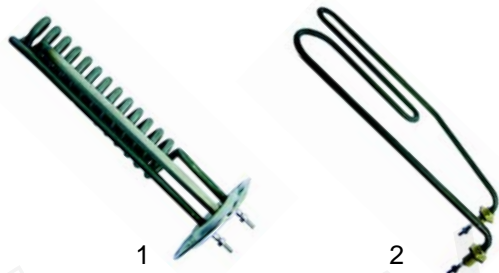

Item	Order	Description	Model	OEM
1	415002	3,0 kW, 230V		386839
1	415668	2,6 kW, 230V	325, 328	349801
2	415010	2,0 kW, 230V		349577