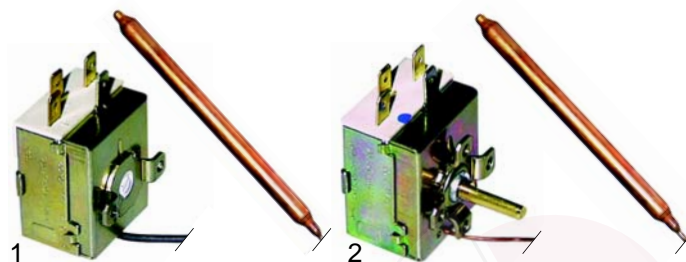

Thermostats

Item	Order	Description	Model	OEM
1	390186	53 °C (tank)	310, 311, 320	208442
2	390006	30 - 95 °C (boiler)		208418