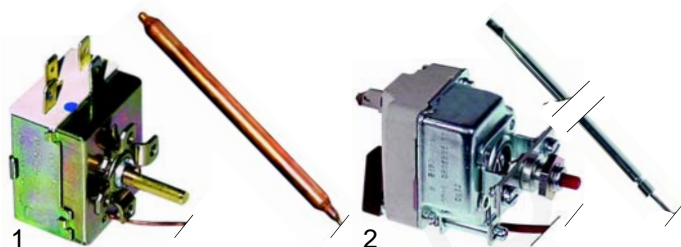

Item	Order	Description	Model	OEM
1	390307	30 - 90 °C (boiler)	328	376035
2	390309	115 °C (safety thermostat)		376043