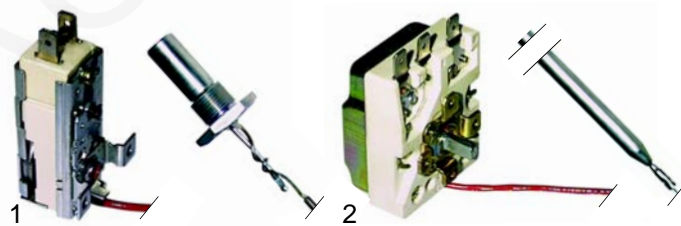

Item	Order	Description	Model	OEM
1	390001	53 °C (tank)	325, 328	349305
2	390004	30 - 90 °C (boiler)	325	349313