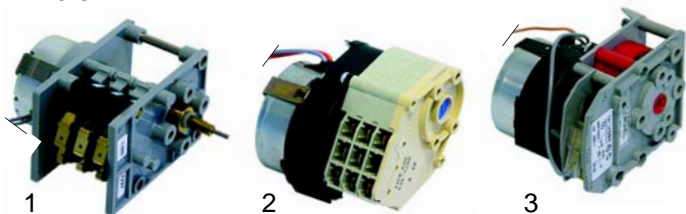

Member of the  **GEV GROUP**

Electrical components

Item	Order	Description	Model	OEM
1	301040	switch, 2-pole, green, 230 V	325, 328	266108
2	301041	switch, 2-pole, yellow, 230 V	325	308072

Item	Order	Description	Model	OEM
1	301044	push button, 2-pole, green, 230 V	325	308064
2	301043	push button, 2-pole, yellow, 230 V	325, 388	308161

Timers

Item	Order	Description	Model	OEM
1	360040	360"	320, 321	256617
2	360003	150", 3 cams	325	359297
3	360005	20" (regeneration)		359300

Pressure switches

Item	Order	Description	Model	OEM
1	541003	55/35	325, 328	349399
2	541014	55/35	330	234125