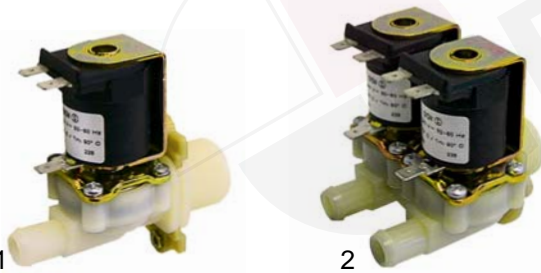

Member of the  **GEV GROUP**

Electrical components

Item	Order	Description	Model	OEM
1	301040	switch, 2-pole, green, 230 V	325, 328	266108
2	301041	switch, 2-pole, yellow, 230 V	325	308072

Item	Order	Description	Model	OEM
1	301044	push button, 2-pole, green, 230 V	325	308064
2	301043	push button, 2-pole, yellow, 230 V	325, 388	308161

Item	Order	Description	Model	OEM
1	375175	safety thermostat, 115 °C	400, EC500, ES600	294020
2	375174	30 - 93 °C, 3-pole (boiler)	700ESL	006955

Micro switches

Item	Order	Description	Model	OEM
1	345247	micro switch	325	218002
2	345118	magnetic switch	328	376094

Item	Order	Description	Model	OEM
1	345045	micro switch	335, 336, 500	163236 271551

Solenoid valves

Item	Order	Description	Model	OEM
1	370017	single, 230V	328	987017

Item	Order	Description	Model	OEM
1	370002	single, 230V	400, EC500, ES600, 700ESL	334944
2	370004	double, 230V	350, 400, 500, 600, 700	297313 173266

Relays

Item	Order	Description	Model	OEM
1	380130	3 NO	328	376078
2	380131	3 changeover	325	359289

Dosing pumps

Item	Order	Description	Model	OEM
1	361004	dosing pump DB2	325, 328	208728
2	361113	solenoid coil, 230V		359386
3	510298	valve		376167