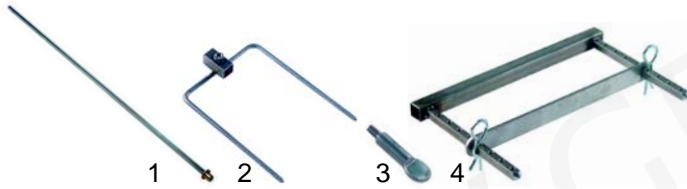

Item	Order	Description	Model	OEM
1	101988	gas tap		150015
2	111647	knob	GPG1, GPG2	030132
3	102062	thermocouple		150016

Chicken grill (electrical)

Item	Order	Description	Model	OEM
1	416856	heating element, 1100W	1EEN, 2EEN,	030137-E
2	300017	switch	3EEN, 4EEN,	030138-E
3	111648	knob	5EEN, 6EEN, ,	H06/NR4
			6EEND, 8EEND	

Large grill (electrical)

Item	Order	Description	Model	OEM
1	416990	heating element 3300W		170109
2	301002	switch	GPE1, GPE2	

Chicken grill (Impulse)

Item	Order	Description	Model	OEM
1	601126	motor, 220V		020112
2	301001	switch	_EG, _EGD,	06004
3	500623	main drive unit	_EEN, _EEND	020008
4	500624	auxiliary drive unit		020009

Large grill (Impulse)

Item	Order	Description	Model	OEM
1	301001	switch	GPG_, GPE_	
2	500625	motor		140020

Large grill (mechanical)

Item	Order	Description	Model	OEM
1	693255	skewer		160000
2	693256	end clamp	GPG1, GPG2, GPE1, GPE2	
3	693144	screw		
4	693258	ignition clamp		