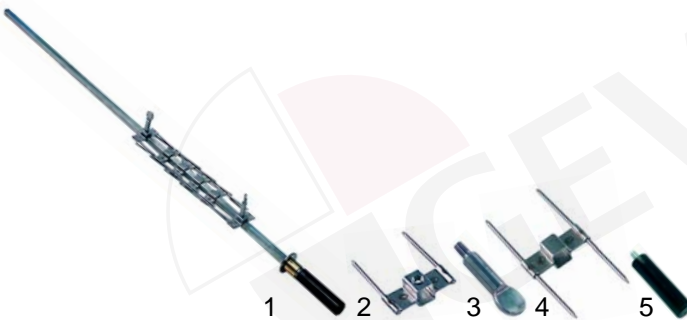

Chicken grill (mechanical)

Item	Order	Description	Model	OEM
1	693254	skewer, complete		050002
2	693142	end clamp		050107
3	693144	screw	universal	050116
4	693143	ignition bracket		050110
5	693145	skewer handle		050112