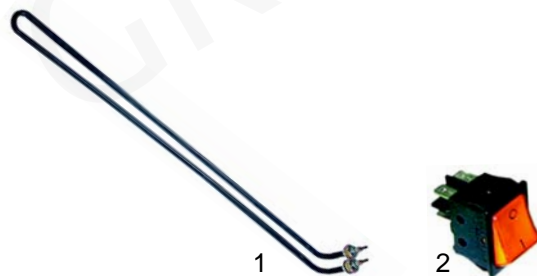

Large grill (electrical)

Item	Order	Description	Model	OEM
1	416990	heating element 3300W		170109
2	301002	switch	GPE1, GPE2