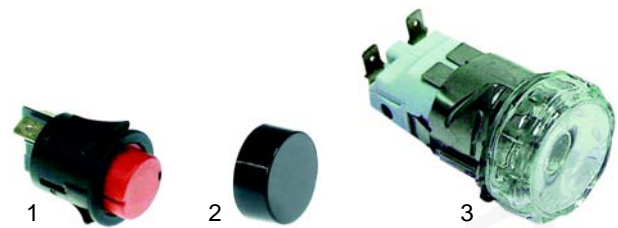

Telephone: +49-(0)89-745 572-0

Telefax: +49-(0)89-745 572-83

E-mail: info@gev-online.de

Website: www.gev-online.de

Order-No.: 0211201

Open tops (gas)

Item	Order	Description	Model	OEM
1	105904	burner cover, 89mm		10013105619
2	105902	burner ring		10013111230
3	105898	burner base		10013117943
4	105899	jet holder		10013002540

Item	Order	Description	Model	OEM
1	210229	top grate/side		1009000311, 1360011500
2	210230	top grate/in centre		1009001720, 1360011610

Item	Order	Description	Model	OEM
1	105903	burner cover, 69mm		10013105629
2	105901	burner ring		10013111240
3	105900	burner base		10013117952
4	105899	jet holder		10013002540

Ovens (electric)

Item	Order	Description	Model	OEM
1	346432	switch		10013101570
2	346433	cap		10013099700
3	359718	bulb + housing		10013177630

Item	Order	Description	Model	OEM
1	359701	bulb holder		-
2	359610	bulb, 15W		-
3	359709	lens		-