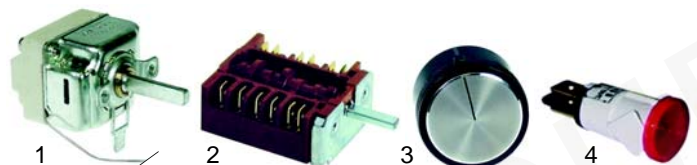

Item	Order	Description	Model	OEM
1	210229	top grate/side		1009000311, 1360011500
2	210230	top grate/in centre		1009001720, 1360011610

Item	Order	Description	Model	OEM
1	105903	burner cover, 69mm		10013105629
2	105901	burner ring		10013111240
3	105900	burner base		10013117952
4	105899	jet holder		10013002540

Ovens (electric)

Item	Order	Description	Model	OEM
1	346432	switch		10013101570
2	346433	cap		10013099700
3	359718	bulb + housing		10013177630

Item	Order	Description	Model	OEM
1	359701	bulb holder		-
2	359610	bulb, 15W		-
3	359709	lens		-