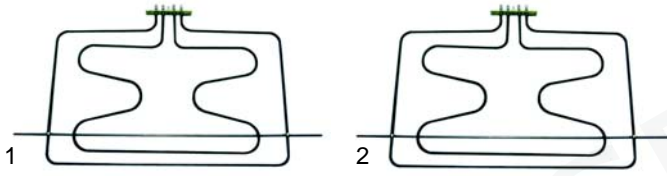

Item	Order	Description	Model	OEM
1	415774	heating element/upper		10013150420, 16002032700
2	415775	heating element/lower		10013150430