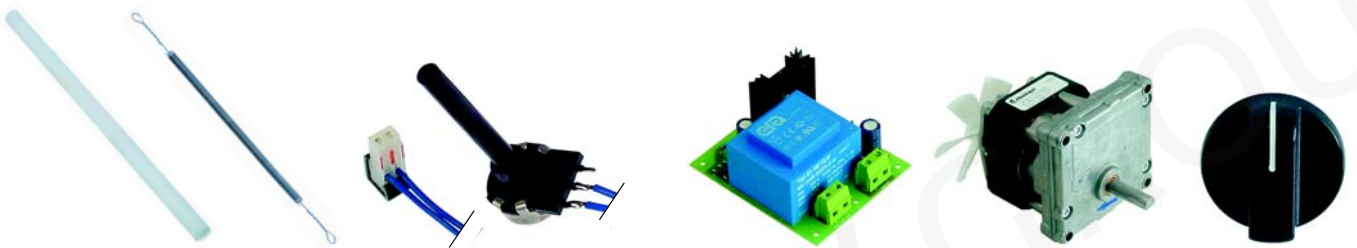

Spare parts suitable for:
SIRMAN

S

Suitable for Sirman

Spare parts suitable for small appliances and single devices

G.E.V. Großküchen-Ersatzteil-Vertrieb GmbH
Robert-Koch-Straße 3a
82152 Planegg/Munich
Germany

Phone: +49 (0)89 745572-0
Fax: +49 (0)89 745572-83
order@gev-online.com
www.gev-online.com

Member of the  **GEV GROUP**

Toasters

Item	Order	Description	Model	OEM
1	416481	quartz tube	4Q	IGS660T04
2	416482	230V		IGS402T04
3	416483	quartz tube	6Q, 12Q	IGS660T06
4	416484	500W/230V	6Q (until 2002), 12Q	IGS402T06
4	416485	600W/230V	6Q (from 2002)	IGS402T06/02

Item	Order	Description	Model	OEM
1	350032	timer, 15min	4Q, 6Q, 12Q	IGS440
2	110275	knob		IGS336
3	359232	signal lamp	12Q	IGS422T12
4	690010	pliers	universal	IGS184

Conveyor belt toasters

Item	Order	Description	Model	OEM
1	416486	quartz tube		IB3506800
2	416564	400W		IB5206800
3	693096	isolator	Roller	IB5906800
4	300130	potentiometer		IB5946815
5	110929	knob		IB4200700