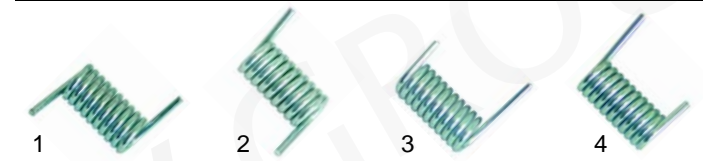

Item	Order	Description	Model	OEM
1	345993	switch		IB5806805
2	345994	changer switch	Roller	IB5806800
3	359140	signal lamp		IB5846400
4	400957	p.c.b.		IB5946810

Item	Order	Description	Model	OEM
1	500488	motor, 230V		IB5036800
2	500489	motor, 24V DC	Roller	IB5036810
3	601038	fan		IB5036830

Contact grills

Item	Order	Description	Model	OEM
1	416590	1150W/230V (lower)	Cort L/R	IGS407C
2	416591	875W/230V (upper)		IGS402C
3	416592	850W/230V (lower)	PD, Elio, Top	IGS407P
4	416593	700W/230V (upper)	PD, Elio	IGS402P

Item	Order	Description	Model	OEM
1	359154	signal lamp		IGS422
2	390139	thermostat	Cort L/R, PD_, Elio_, Top	IGS460
3	350014	time clock		IGS450
4	110275	knob		IGS336

Item	Order	Description	Model	OEM
1	690159	spring (right)	Cort (until 1999)	IGS540C
2	690169	spring (left)		IGS543C
3	690185	spring (right)	Cort (from 1999)	IGS540C/99
4	690192	spring (left)		IGS543C/99