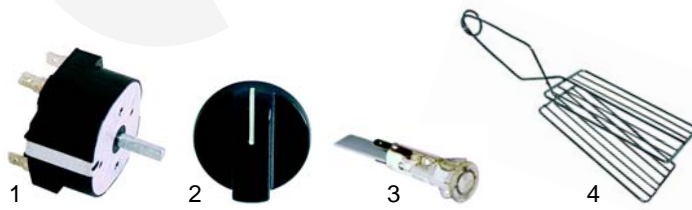

Phone: +49 (0)89 745572-0
Fax: +49 (0)89 745572-83
order@gev-online.com
www.gev-online.com

Member of the  **GEV GROUP**

Toasters

Item	Order	Description	Model	OEM
1	416481	quartz tube	4Q	IGS660T04
2	416482	230V		IGS402T04
3	416483	quartz tube	6Q, 12Q	IGS660T06
4	416484	500W/230V	6Q (until 2002), 12Q	IGS402T06
4	416485	600W/230V	6Q (from 2002)	IGS402T06/02