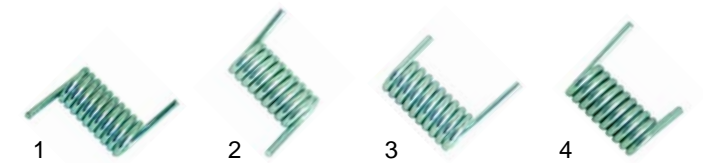

Item	Order	Description	Model	OEM
1	690159	spring (right)	Cort (until 1999)	IGS540C
2	690169	spring (left)		IGS543C
3	690185	spring (right)	Cort (from 1999)	IGS540C/99
4	690192	spring (left)		IGS543C/99