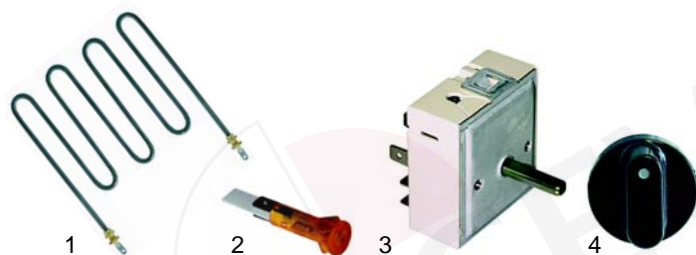

Item	Order	Description	Model	OEM
1	416594	1900W/230V		RCSG200
2	359140	signal lamp	SA-PRO, SA_MOBILE	RCSG236
3	380015	energy regulator		RCSG230
4	110930	knob		RCSG234