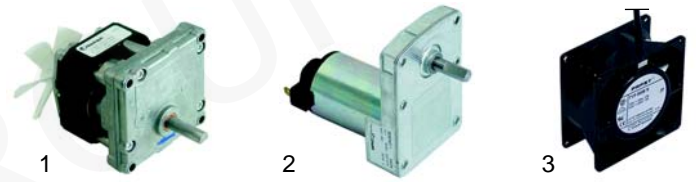

Phone: +49 (0)89 745572-0
Fax: +49 (0)89 745572-83
order@gev-online.com
www.gev-online.com

Member of the  **GEV GROUP**

Toasters

Item	Order	Description	Model	OEM
1	416481	quartz tube	4Q	IGS660T04
2	416482	230V		IGS402T04
3	416483	quartz tube	6Q, 12Q	IGS660T06
4	416484	500W/230V	6Q (until 2002), 12Q	IGS402T06
4	416485	600W/230V	6Q (from 2002)	IGS402T06/02

Item	Order	Description	Model	OEM
1	350032	timer, 15min	4Q, 6Q, 12Q	IGS440
2	110275	knob		IGS336
3	359232	signal lamp	12Q	IGS422T12
4	690010	pliers	universal	IGS184

Conveyor belt toasters

Item	Order	Description	Model	OEM
1	416486	quartz tube		IB3506800
2	416564	400W		IB5206800
3	693096	isolator	Roller	IB5906800
4	300130	potentiometer		IB5946815
5	110929	knob		IB4200700

Item	Order	Description	Model	OEM
1	345993	switch		IB5806805
2	345994	changer switch	Roller	IB5806800
3	359140	signal lamp		IB5846400
4	400957	p.c.b.		IB5946810

Item	Order	Description	Model	OEM
1	500488	motor, 230V		IB5036800
2	500489	motor, 24V DC	Roller	IB5036810
3	601038	fan		IB5036830

Contact grills

Item	Order	Description	Model	OEM
1	416590	1150W/230V (lower)	Cort L/R	IGS407C
2	416591	875W/230V (upper)		IGS402C
3	416592	850W/230V (lower)	PD, Elio, Top	IGS407P
4	416593	700W/230V (upper)	PD, Elio	IGS402P