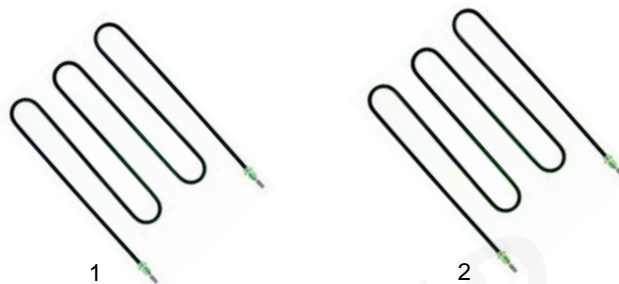

Pizza ovens

Item	Order	Description	Model	OEM
1	416488	1000W/230V (upper)		IB5256400
2	416489	750W/230V (lower)		IB5256410