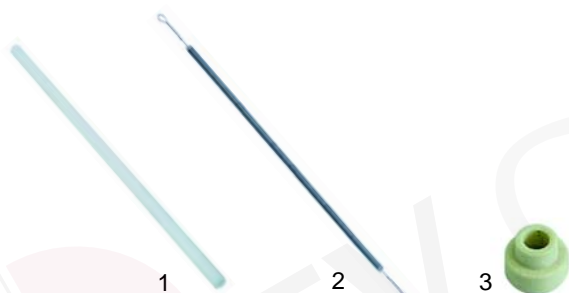

Salamander

Item	Order	Description	Model	OEM
1	416561	quartz tube	SA-BASIC, SA-FISSA	IGS660SF
2	416562	heating element		IGS402SF
3	693096	isolator		IGS630SF