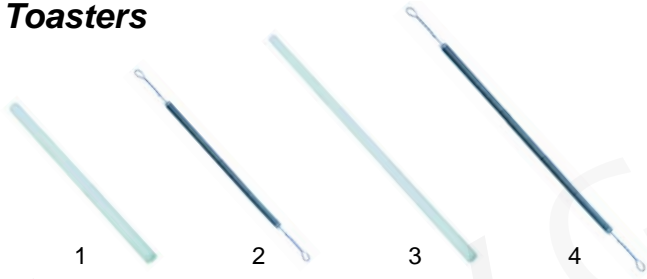

Toasters

Item	Order	Description	Model	OEM
1	416481	quartz tube	4Q	IGS660T04
2	416482	230V		IGS402T04
3	416483	quartz tube	6Q, 12Q	IGS660T06
4	416484	500W/230V	6Q (until 2002), 12Q	IGS402T06
4	416485	600W/230V	6Q (from 2002)	IGS402T06/02