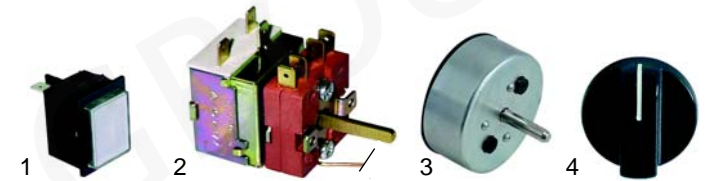

Item	Order	Description	Model	OEM
1	345993	switch		IB5806805
2	345994	changer switch	Roller	IB5806800
3	359140	signal lamp		IB5846400
4	400957	p.c.b.		IB5946810

Item	Order	Description	Model	OEM
1	500488	motor, 230V		IB5036800
2	500489	motor, 24V DC	Roller	IB5036810
3	601038	fan		IB5036830

Contact grills

Item	Order	Description	Model	OEM
1	416590	1150W/230V (lower)	Cort L/R	IGS407C
2	416591	875W/230V (upper)		IGS402C
3	416592	850W/230V (lower)	PD, Elio, Top	IGS407P
4	416593	700W/230V (upper)	PD, Elio	IGS402P