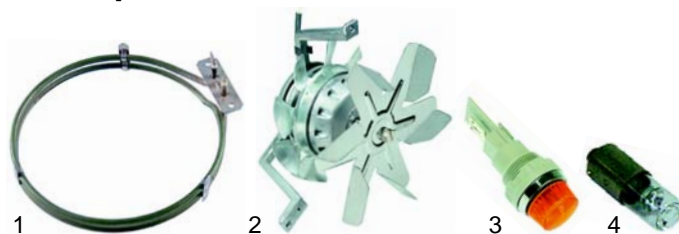

Hot cupboards

Item	Order	Description	Model	OEM
1	418240	1300W/230V		8900327
2	601151	motor/complete		8900360
3	359854	signal lamp		8900426
5	359606	glow lamp		-