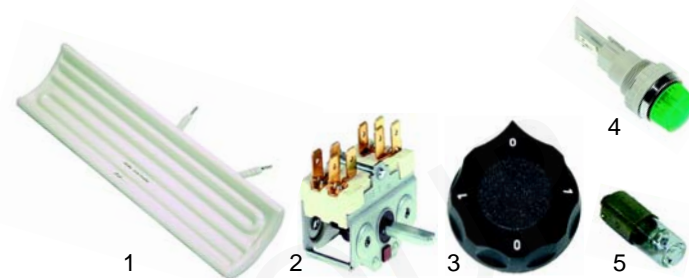

Food warmers

Item	Order	Description	Model	OEM
1	415102	400W/230V		8900380
2	300074	switch		8900301
3	110113	knob		
4	359855	signal lamp/green		8900425
5	359606	glow lamp		-