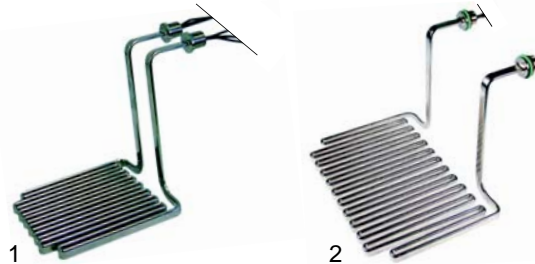

Item	Order	Description	Model	OEM
1	415792	6000W/400V	1004, 1006	8900350
2	418237	9900W/400V	1005	8900351