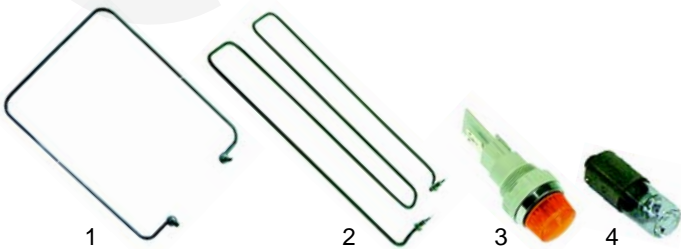

Item	Order	Description	Model	OEM
1	415669	2000W/230V	2704 (new)	8900324
2	415672	3000W/230V	2707 (new)	8900325
3	359854	signal lamp	universal	8900425
4	359606	glow lamp		-