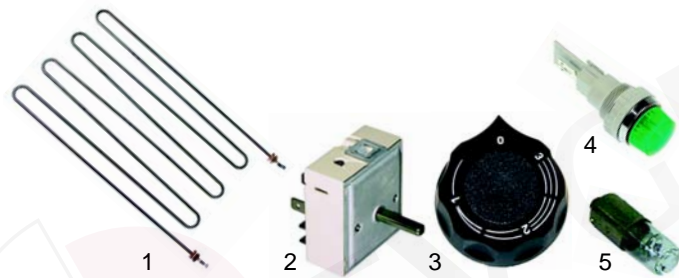

R

Salamander (electric)

Item	Order	Description	Model	OEM
1	418236	2600W/230V		3900328
2	380015	energy regulator		8900215
3	110117	knob	6397	
4	359855	signal lamp/green		8900425
5	359606	glow lamp		8900425