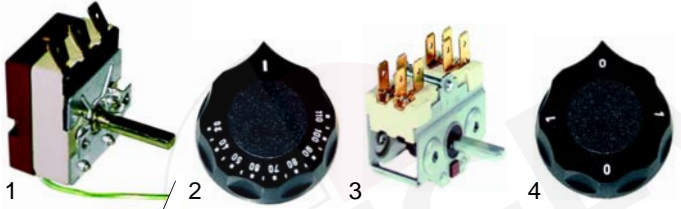

Item	Order	Description	Model	OEM
1	375007	thermostat		8900202
2	110116	knob	2704,	-
3	300074	switch	2707	8900301
4	110113	knob		-