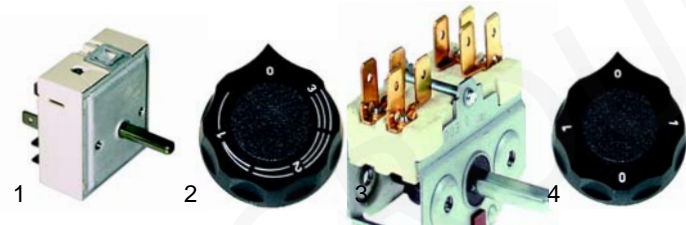

Item	Order	Description	Model	OEM
1	380015	energy regulator	2404, 2414	8900215
2	110117	knob		-
3	300074	switch		8900301
4	110113	knob