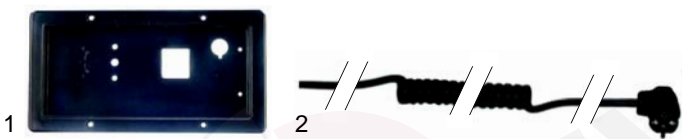

Item	Order	Description	Model	OEM
1	401410	switch panel	universal	957010
2	550100	spiral cable		957020