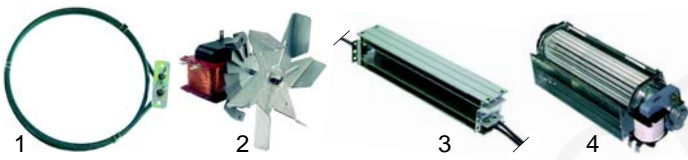

Order-No.: 0211221

Stacking devices (mobile)

Item	Order	Description	Model	OEM
1	415123	1750W/230V (from 1998)		957226
2	601271	fan (from 1998)	THU-MS,	957225
3	415121	2x1000W/230V (to 1998)	SHU-MS	957230
4	601052	fan		957220

Item	Order	Description	Model	OEM
1	700523	tension spring, 6 gr	TH-MS, TN-MS	957610
2	700524	tension spring, 15 gr	OX-MS,	957630
3	700525	pressure spring (guide)	_TH-MS, T_-MS	957640
4	700526	pressure spring (guide)	_THX-MS, T_X-MS	957650