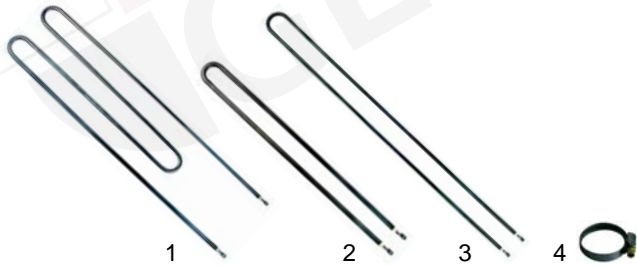

Order-No.: 0211221

Stacking devices (mobile)

Item	Order	Description	Model	OEM
1	415123	1750W/230V (from 1998)		957226
2	601271	fan (from 1998)	THU-MS,	957225
3	415121	2x1000W/230V (to 1998)	SHU-MS	957230
4	601052	fan		957220

Item	Order	Description	Model	OEM
1	700523	tension spring, 6 gr	TH-MS, TN-MS	957610
2	700524	tension spring, 15 gr	OX-MS,	957630
3	700525	pressure spring (guide)	_TH-MS, T_-MS	957640
4	700526	pressure spring (guide)	_THX-MS, T_X-MS	957650