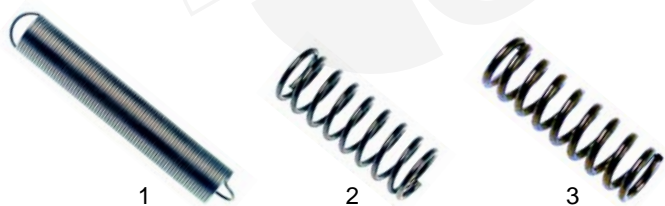

Cup warmers

Item	Order	Description	Model	OEM
1	418305	200W/230V		957418
2	520110	clip (*PU 10 pieces)	KOP-jes	958355

*PU = Packaging unit

Item	Order	Description	Model	OEM
1	375744	thermostat	DFR, OR-CH4	957050
2	111903	knob		957060
3	390518	contact thermostat, 70°C	THS-, THX-,	957130
			FOR-CH	

Pos.	Order	Description	Model	OEM
1	508353	connector block, 3-pole	universal	957070, 957075

Item	Order	Description	Model	OEM
1	700523	tension spring, 6 gr	T-, TH_-	957610
2	700525	pressure spring (guide)	T, TH	957640
3	700526	pressure spring (guide)	TX-, THX	957650