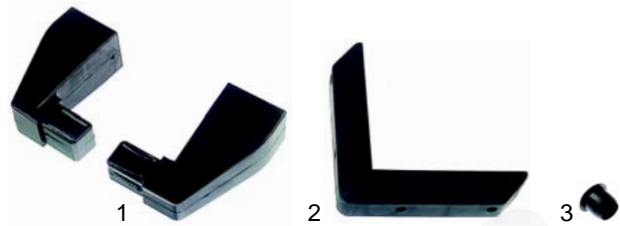

Item	Order	Description	Model	OEM
1	690937	console (sidling handle)		958170
2	690935	bumper angle	universal	958000
3	690936	stuff		958350