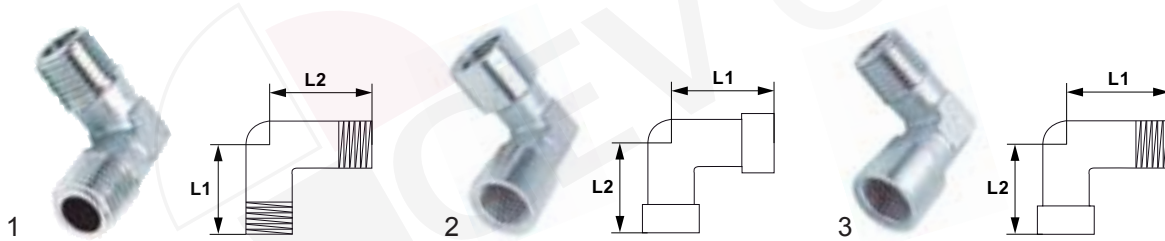

hose barb to male fittings

no.	order no.	description	ET	ø hose (mm)	no.	order no.	description	ET	ø hose (mm)	no.	order no.	description	ET	ø hose (mm)
1	520195	screw-in socket	1/8"	7	6	520200	screw-in socket	3/8"	9	10	520204	screw-in socket	3/8"	17
2	520196	screw-in socket	1/4"	7	7	520201	screw-in socket	1/4"	12	11	520205	screw-in socket	1/2"	17
3	520197	screw-in socket	1/8"	8	8	520202	screw-in socket	3/8"	12	12	540644	screw-in socket	1/2"	19
4	520198	screw-in socket	1/8"	9	9	520203	screw-in socket	1/2"	12	13	520206	screw-in socket	3/4"	19
5	520199	screw-in socket	1/4"	9										

angle pieces

fig.	order no.	connections	overall lengths L1/ L2 (mm)	fig.	order no.	connections	overall lengths L1/ L2 (mm)	fig.	order no.	connections	overall lengths L1/ L2 (mm)
1	520816	1/8"	18/ 18	2	520820	1/8"	21/ 21	3	520824	1/8"	21/ 18.5
1	520817	1/4"	24/ 24	2	520821	1/4"	25.5/ 25.5	3	520825	1/4"	25.5/ 24
1	520818	3/8"	27/ 27	2	520822	3/8"	28/ 28	3	520826	3/8"	28/ 27
1	520819	1/2"	29.5/ 29.5	2	520823	1/2"	32/ 32	3	520827	1/2"	32/ 29.5

x-pieces

fig.	order no.	connections	overall lengths L1/ L2 (mm)	fig.	order no.	connections	overall lengths L1/ L2 (mm)	fig.	order no.	connections	overall lengths L1/ L2 (mm)
1	520828	1/8"	39/ 39	1	520831	1/2"	64/ 64	2	520834	3/8"	56/ 54
1	520829	1/4"	49/ 49	2	520832	1/8"	39/ 37	2	520835	1/2"	64/ 61
1	520830	3/8"	56/ 56	2	520833	1/4"	49/ 48.5				

FITTINGS AND SERVICE VALVES – UNIVERSAL PARTS

T-pieces

fig.	order no.	connections	total length (mm)	fig.	order no.	connections	total length (mm)	fig.	order no.	connections	total length (mm)
1	520385	1/8"	35	3	520800	1/8"	35	5	520808	1/8"	39
1	520340	1/4"	46	3	520801	1/4"	46	5	520809	1/4"	49
1	520341	3/8"	51.5	3	520802	3/8"	51	5	520810	3/8"	54
1	520342	1/2"	59	3	520803	1/2"	59	5	520811	1/2"	64
2	520837	1/8"	39	4	520804	1/8"	37	6	520812	1/8"	37
2	520343	1/4"	49	4	520805	1/4"	47.5	6	520813	1/4"	47.5
2	520344	3/8"	54	4	520806	3/8"	52.5	6	520814	3/8"	52.5
2	520345	1/2"	64	4	520807	1/2"	61.5	6	520815	1/2"	61.5