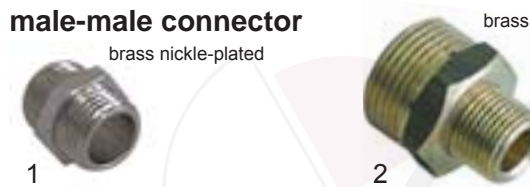

FITTINGS AND SERVICE VALVES – UNIVERSAL PARTS

hose clamps

fig.	order no.	Qty	grip surface (mm)	material	tape (mm)	fig.	order no.	Qty	grip surface (mm)	material	tape (mm)
1	520110	10	8-12	W2	9	3	520071	5	17-22	stainless steel/brass	11
1	520111	10	10-16	W2	9	3	520073	5	20-25	stainless steel/brass	11
1	520112	10	12-20	W2	9	3	520074	5	22-27	stainless steel/brass	11
1	520113	10	16-25	W2	9	3	520075	5	24-29	stainless steel/brass	11
1	520114	10	20-32	W2	9	3	520076	5	25-30	stainless steel/brass	11
1	520115	10	25-40	W2	9	3	520077	5	28-33	stainless steel/brass	11
1	520116	5	32-50	W2	9	4	520084	1	5-10	W4	10
1	520117	5	40-60	W2	9	4	520078	1	7-12	W4	10
1	520118	5	50-70	W2	9	4	520079	1	9-14	W4	10
1	520119	5	60-80	W2	9	4	520080	1	12-17	W4	11
2	520120	1	12-20	W4	9	4	520081	1	14-19	W4	11
2	520121	1	16-25	W4	9	4	520082	1	16-21	W4	11
3	520065	5	5-10	stainless steel/brass	10	4	520083	1	17-22	W4	11
3	520066	5	7-12	stainless steel/brass	10	4	520085	1	20-25	W4	11
3	520067	5	9-14	stainless steel/brass	10	4	520086	1	22-27	W4	11
3	520068	5	12-17	stainless steel/brass	11	4	520087	1	24-29	W4	11
3	520069	5	14-19	stainless steel/brass	11	4	520088	1	25-30	W4	11
3	520070	5	16-21	stainless steel/brass	11	4	520089	1	28-33	W4	11

Fittings and service valves

male-male connector

fig.	order no.	description	ET	ET	fig.	order no.	description	ET	ET	fig.	order no.	description	ET	ET
1	520160	connector male-male	1/8"	1/8"	1	520171	connector male-male	1"	1"	2	520167	reducer male-male	3/8"	1/2"
1	520163	connector male-male	1/4"	1/4"	2	520161	reducer male-male	1/8"	1/4"	2	520218	reducer male-male	3/8"	3/4"
1	520166	connector male-male	3/8"	3/8"	2	520162	reducer male-male	1/8"	3/8"	2	520208	reducer male-male	1/2"	3/4"
1	520168	connector male-male	1/2"	1/2"	2	520164	reducer male-male	1/4"	3/8"	2	520170	reducer male-male	1"	3/4"
1	520169	connector male-male	3/4"	3/4"	2	520165	reducer male-male	1/4"	1/2"					