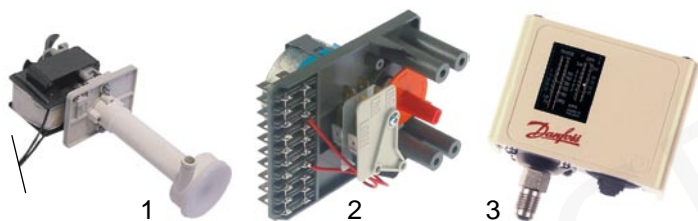

item	order no.	description	type	ref. no.
1	500047	pump		19550113
2	360370	timer	N21S	19800001
3	541462	pressure switch		19550372

mechanical components