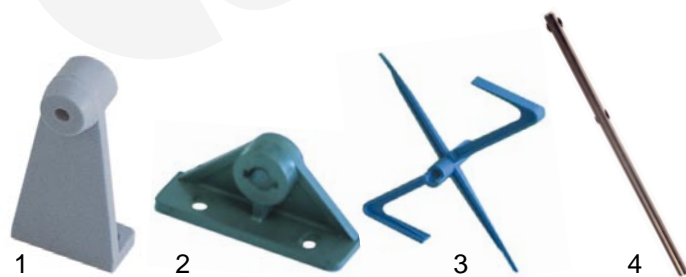

Suitable for Icematic

© GEV 2007

item	order no.	description	type	ref. no.
1	500047	pump		19550113
2	360370	timer	N21S	19800001
3	541462	pressure switch		19550372

mechanical components

item	order no.	description	type	ref. no.
1	695020	disc ϕ 16mm		25654016
2	695021	spring 2,5mm		25474600
3	695022	spring 3mm		25474602
4	695023	lever holder		25325953
5	695024	roller	universal	25110911
6	695025	lever		81403011
7	695026	spindle		25560256
8	695479	disc		81413043

item	order no.	description	type	ref. no.
1	695035	motor shaft support		25725433
2	695009	holder for paddle shaft	universal	25726115
3	695027	paddle		25545522
	695004	paddle shaft 165mm	N20/N20L/N25S	25030006/ 25030022
	695005	paddle shaft 205mm	N30/N30L/N35S	25030007
4	695006	paddle shaft 315mm	N40-N65/N45S	25030010
	695007	paddle shaft 495mm	N75-N100	25030011
	695008	paddle shaft 740mm	N12S/N100	25058011 25030012