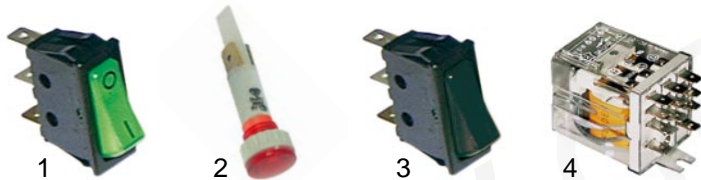

Member of the  **GEV GROUP**

electrical components

item	order no.	description	type	ref. no.
1	301012	switch	N21S-N80S	33400053
2	359380	indicator lamp	-	33470507
3	301013	changeover switch	N21S	33400049
4	380312	relay	N25S-N80S	19620107

item	order no.	description	type	ref. no.
1	390283	bin thermostat	N1-N65	19797017
	390284	bin thermostat	N75-N150	19797018
2	390581	bin thermostat		19797026
3	390280	evaporator thermostat	N21S	19797009
4	390583	safety thermostat	N21S-N45S	19797023
5	390582	fan thermostat	N25S-N45S	19797025

item	order no.	description	type	ref. no.
1	370414	solenoid valve 1-fold	N1-N12, N20-N150	19865502
	370431	solenoid valve 1-fold	N21S	19865518
2	370461	solenoid valve 2-fold	N1W-N12W, N20W-N150W, N45SW till 4.00	19865509, I-174
	370462	solenoid valve 2-fold	N21SW/45SW	19865538, I-320
3	370416	solenoid valve 2-fold	N25SW/35SW	19865530
	370453	solenoid valve		19865532, 19865598

item	order no.	description	type	ref. no.
1	370415	solenoid valve hot gas	N3-N7, N20-N150	19863033
2	370463	solenoid valve body	N21S	19863041
3	371029	solenoid valve coil		19053102

item	order no.	description	type	ref. no.
1	500406	paddle motor	N1-N12	
2	500408	float motor	N1-N3	
3	500411	float motor	N4-N12	19440057