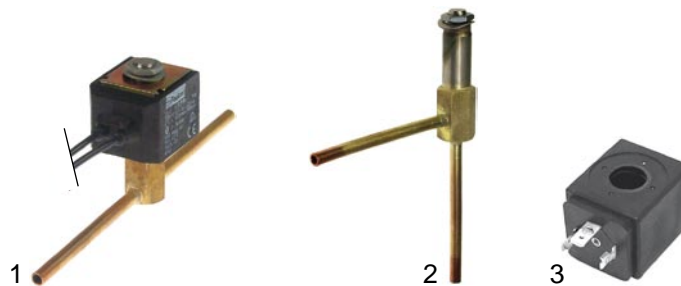

item	order no.	description	type	ref. no.
1	370415	solenoid valve hot gas	N3-N7, N20-N150	19863033
2	370463	solenoid valve body	N21S	19863041
3	371029	solenoid valve coil		19053102