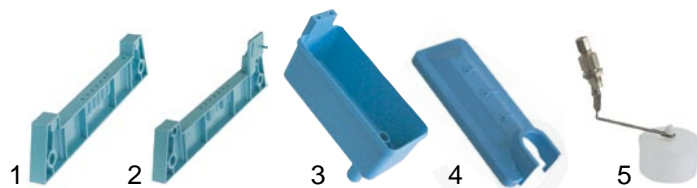

Suitable for Icematic

© GEV 2007

item	order no.	description	type	ref. no.
1	500047	pump		19550113
2	360370	timer	N21S	19800001
3	541462	pressure switch		19550372

mechanical components

item	order no.	description	type	ref. no.
1	695020	disc ϕ 16mm		25654016
2	695021	spring 2,5mm		25474600
3	695022	spring 3mm		25474602
4	695023	lever holder		25325953
5	695024	roller	universal	25110911
6	695025	lever		81403011
7	695026	spindle		25560256
8	695479	disc		81413043

item	order no.	description	type	ref. no.
1	695035	motor shaft support		25725433
2	695009	holder for paddle shaft	universal	25726115
3	695027	paddle		25545522
	695004	paddle shaft 165mm	N20/N20L/N25S	25030006/ 25030022
	695005	paddle shaft 205mm	N30/N30L/N35S	25030007
4	695006	paddle shaft 315mm	N40-N65/N45S	25030010
	695007	paddle shaft 495mm	N75-N100	25030011
	695008	paddle shaft 740mm	N12S/N100	25058011 25030012