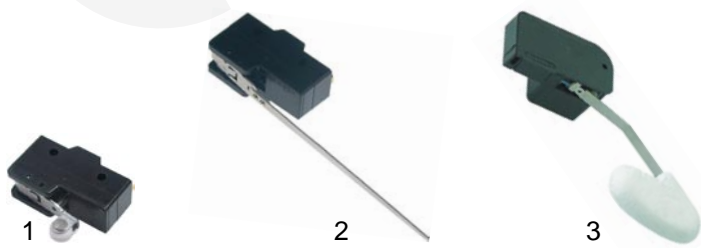

Member of the  **GEV GROUP**

electrical components

item	order no.	description	type	ref. no.
1	301012	switch	N21S-N80S	33400053
2	359380	indicator lamp	-	33470507
3	301013	changeover switch	N21S	33400049
4	380312	relay	N25S-N80S	19620107

item	order no.	description	type	ref. no.
1	346874	micro switch		
2	346875	micro switch		I-229
3	345365	micro switch		

item	order no.	description	type	ref. no.
1	345365	micro switch		81449091 81409179
2	346876	micro switch	N12S, N20-N100, N25S-N55S, N20L	19410208
3	345369	micro switch		19410209

item	order no.	description	type	ref. no.
1	390283	bin thermostat	N1-N65	19797017
	390284	bin thermostat	N75-N150	19797018
2	390581	bin thermostat		19797026
3	390280	evaporator thermostat	N21S	19797009
4	390583	safety thermostat	N21S-N45S	19797023
5	390582	fan thermostat	N25S-N45S	19797025

item	order no.	description	type	ref. no.
1	370415	solenoid valve hot gas	N3-N7, N20-N150	19863033
2	370463	solenoid valve body	N21S	19863041
3	371029	solenoid valve coil		19053102

item	order no.	description	type	ref. no.
1	500406	paddle motor	N1-N12	
2	500408	float motor	N1-N3	
3	500411	float motor	N4-N12	19440057