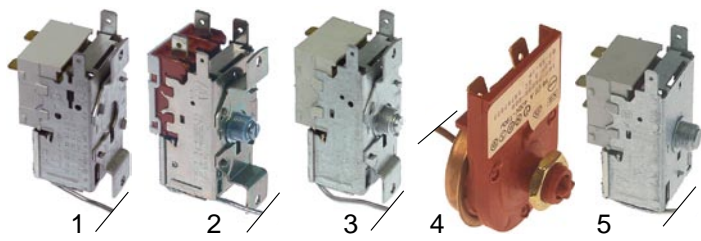

Member of the  **GEV GROUP**

electrical components

item	order no.	description	type	ref. no.
1	301012	switch	N21S-N80S	33400053
2	359380	indicator lamp	-	33470507
3	301013	changeover switch	N21S	33400049
4	380312	relay	N25S-N80S	19620107

item	order no.	description	type	ref. no.
1	346874	micro switch		
2	346875	micro switch		I-229
3	345365	micro switch		

item	order no.	description	type	ref. no.
1	345365	micro switch		81449091 81409179
2	346876	micro switch	N12S, N20-N100, N25S-N55S, N20L	19410208
3	345369	micro switch		19410209

item	order no.	description	type	ref. no.
1	390283	bin thermostat	N1-N65	19797017
	390284	bin thermostat	N75-N150	19797018
2	390581	bin thermostat		19797026
3	390280	evaporator thermostat	N21S	19797009
4	390583	safety thermostat	N21S-N45S	19797023
5	390582	fan thermostat	N25S-N45S	19797025

item	order no.	description	type	ref. no.
1	370415	solenoid valve hot gas	N3-N7, N20-N150	19863033
2	370463	solenoid valve body	N21S	19863041
3	371029	solenoid valve coil		19053102

item	order no.	description	type	ref. no.
1	500406	paddle motor	N1-N12	
2	500408	float motor	N1-N3	
3	500411	float motor	N4-N12	19440057